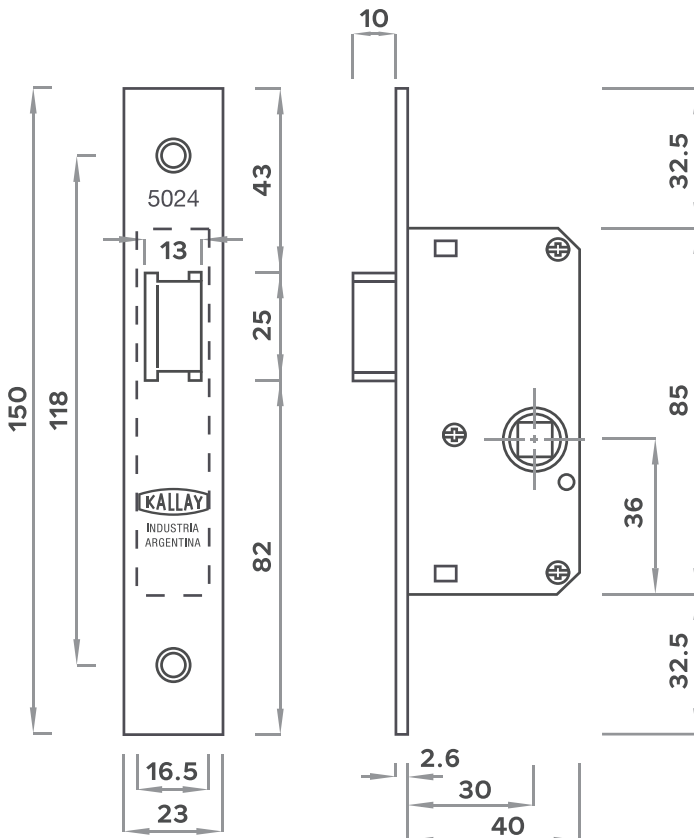

Latch

5024

FRONT 23X150 mm

BOX 40X85 mm

Narrow box.

Full drawn bronze latch **reversible from the outside.**

Casing and interior parts with galvanic protection of electrolytic zinc.

Keyless to place handle.

Mortise lock.

ACCESSORIES

GRADE **3**
REINFORCED