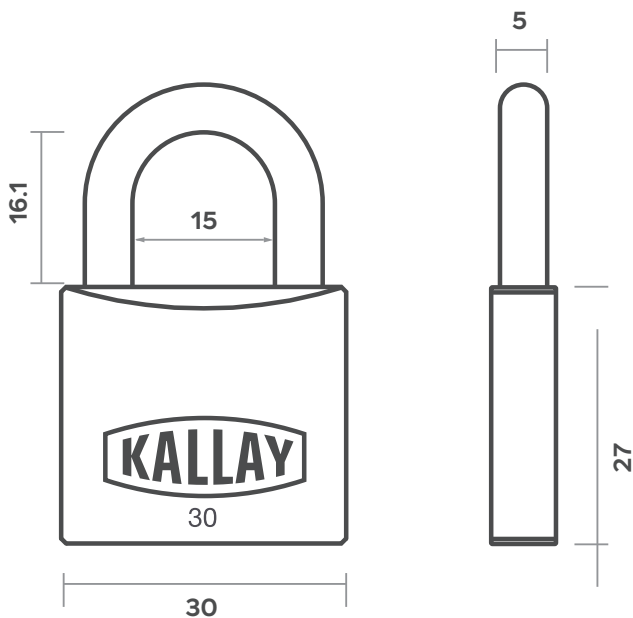

# Brass padlock in 30 mm

**K30**

**WIDTH 30 mm**

**HEIGHT 27 mm**

30 mm solid brass body.  
Double locking.  
Special antipicking profile.  
Hardened steel bow.  
3 brass keys.

**INCLUDES  
3 KEYS**

**DOUBLE  
LOCK**

**SECURITY**

**ACCESSORIES**

**4** COMBINATION  
**BOLTS**