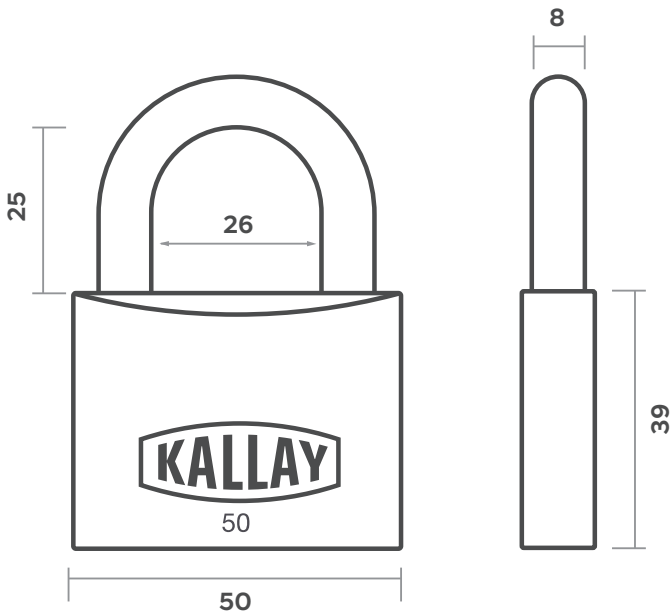

Brass padlock in 50 mm

K50

WIDTH 50 mm

HEIGHT 39 mm

50 mm solid brass body.
Double locking.
Special antipicking profile.
Hardened steel bow.
3 brass keys.

SECURITY

6 COMBINATION **BOLTS**