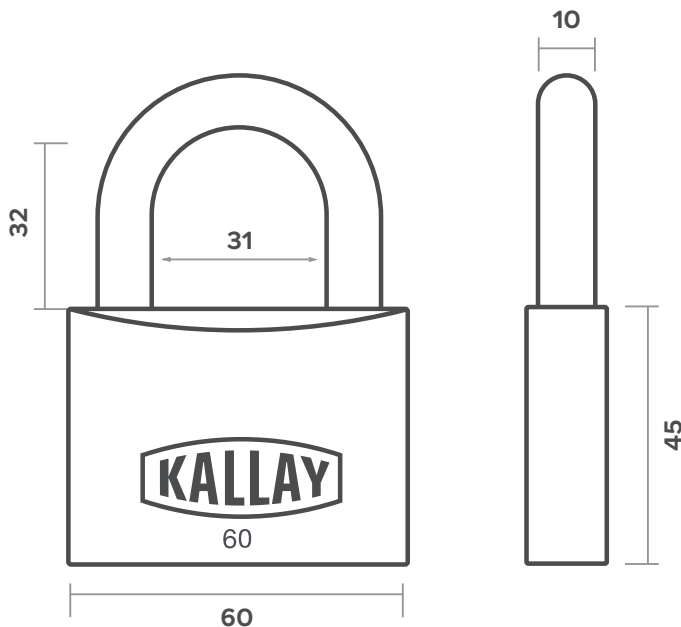

# Brass padlock in 60 mm

**K60**

**WIDTH 60 mm**

**HEIGHT 45 mm**

60 mm solid brass body.  
Double locking.  
Special antipicking profile.  
Hardened steel bow.  
3 brass keys.

**INCLUDES  
3 KEYS**

**DOUBLE  
LOCK**

**SECURITY**

**ACCESSORIES**

**6** COMBINATION  
**BOLTS**