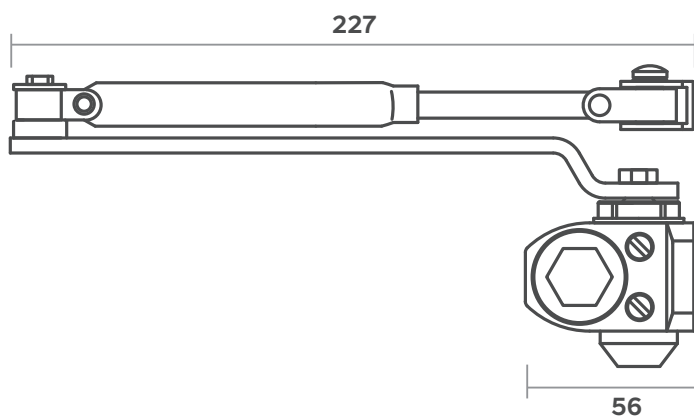

Hydraulic door closer

B2W

WIDTH 178 mm

HEIGHT 260 mm

Force 2.

Door weight: 25 to 45 kg.

Maximum door width.

Recommended: 850 mm.

Without retainer.

产品认证
CNAS C073-P

Force 2 | without retainer