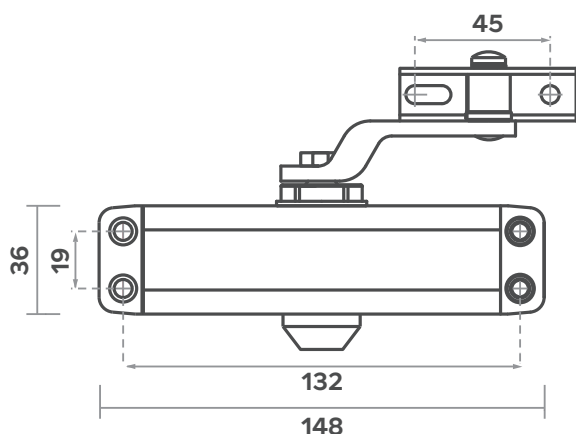

Hydraulic door closer

B2W

WIDTH 178 mm

HEIGHT 260 mm

Force 2.

Door weight: 25 to 45 kg.

Maximum door width.

Recommended: 850 mm.

Without retainer.

产品认证
CNAS C073-P

Force 2 | without retainer