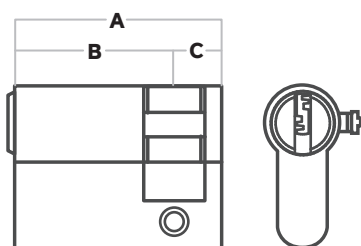

Dimpled Europrofile Cylinder

With anti-drill bolt.
Silver finish.
Dimpled key.
6 security pins.

**ANTIDRILLING
SYSTEM**

HALF CYLINDER

A	B	C
40	30	10

SYMMETRICAL AND ASYMMETRICAL CYLINDERS

A	B	C
60	30	30
70	30	40
70	35	35
80	40	40
80	30	50
90	30	60

CYLINDER WITH KNOB

A	B	C
60	30	30

ACCESSORIES

6 PINS
SAFETY