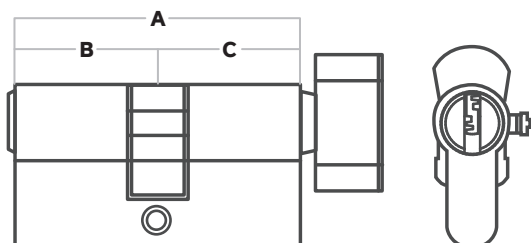

Dimpled Europrofile Cylinder

With anti-drill bolt.
Silver finish.
Dimpled key.
6 security pins.

**ANTIDRILLING
SYSTEM**

HALF CYLINDER

A	B	C
40	30	10

SYMMETRICAL AND ASYMMETRICAL CYLINDERS

A	B	C
60	30	30
70	30	40
70	35	35
80	40	40
80	30	50
90	30	60

CYLINDER WITH KNOB

A	B	C
60	30	30

ACCESSORIES

6 PINS
SAFETY