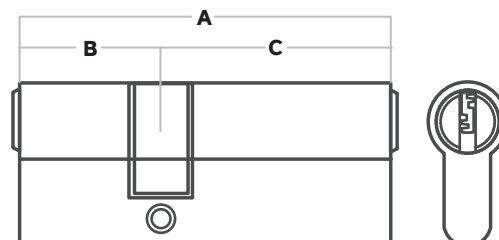

Dimpled Europrofile Cylinder

With anti-drill bolt.
Silver finish.
Dimpled key.
6 security pins.

**ANTIDRILLING
SYSTEM**

HALF CYLINDER

A	B	C
40	30	10

SYMMETRICAL AND ASYMMETRICAL CYLINDERS

A	B	C
60	30	30
70	30	40
70	35	35
80	40	40
80	30	50
90	30	60

CYLINDER WITH KNOB

A	B	C
60	30	30

ACCESSORIES

6 PINS
SAFETY