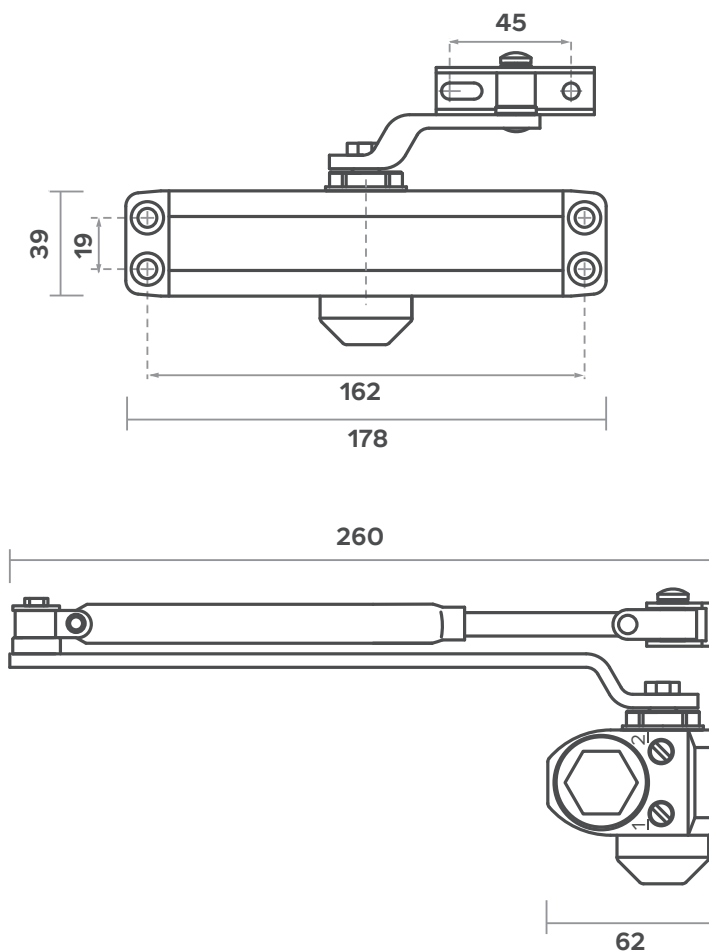

Hydraulic door closer

B3D

WIDTH 178 mm

HEIGHT 260 mm

Force 3.

Door weight: 40 to 65 kg.

Maximum door width.

Recommended: 950 mm.

With retainer.

Force 3 | With retainer