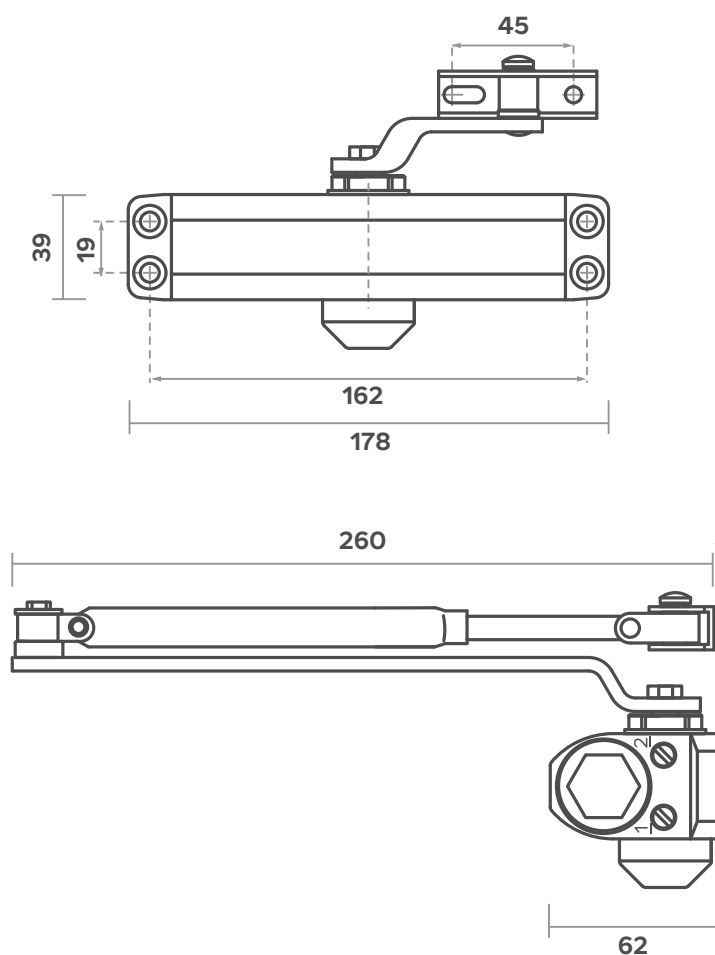

Hydraulic door closer

B3W

WIDTH 178 mm

HEIGHT 260 mm

Force 3.

Door weight: 40 to 65 kg.

Maximum door width.

Recommended: 950 mm.

Without retainer.

Force 3 | Without retainer