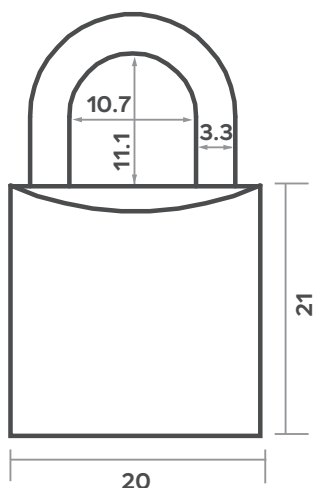

## K20X3

WIDTH 20 mm

HEIGHT 21 mm

20 mm solid brass padlock.  
Double locking.  
Corrosion resistant.  
Hardened steel bow.  
5 brass keys.

KELLED  
ALIKE

INCLUDES  
5 KEYS

DOUBLE  
LOCK

SECURITY