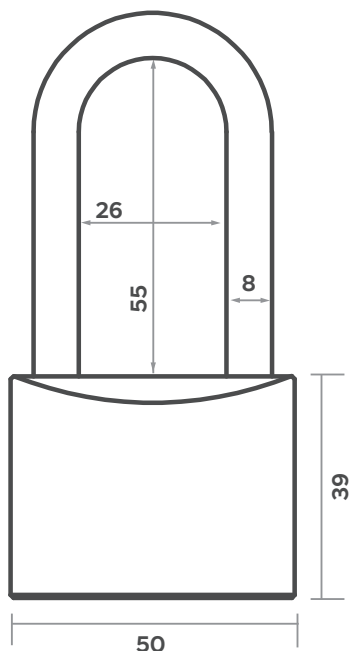

Longbow brass padlock in 50 mm

KALLAY

K50L

WIDTH 50 mm

HEIGHT 39 mm

50 mm solid brass body.
Double locking.
Special antipicking profile.
Hardened steel long bow.
3 brass keys.

**INCLUDES
3 KEYS**

**DOUBLE
LOCK**