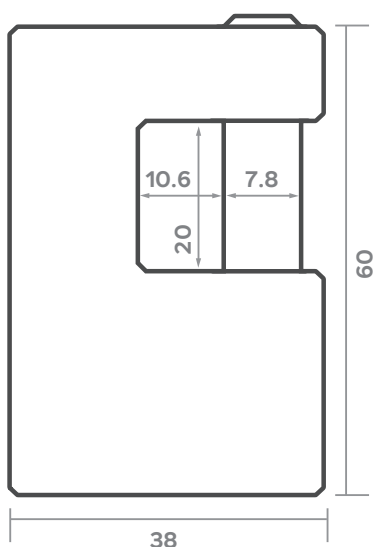

Rectangular anti-leverage padlock in solid brass

KALLAY

K60H

WIDTH 38 mm

HEIGHT 60 mm

Solid brass body.
Anti-cut protection.
Hardened steel bolt.
3 brass keys.

**INCLUDES
3 KEYS**

**PROTECTION
ANTI-CUT**