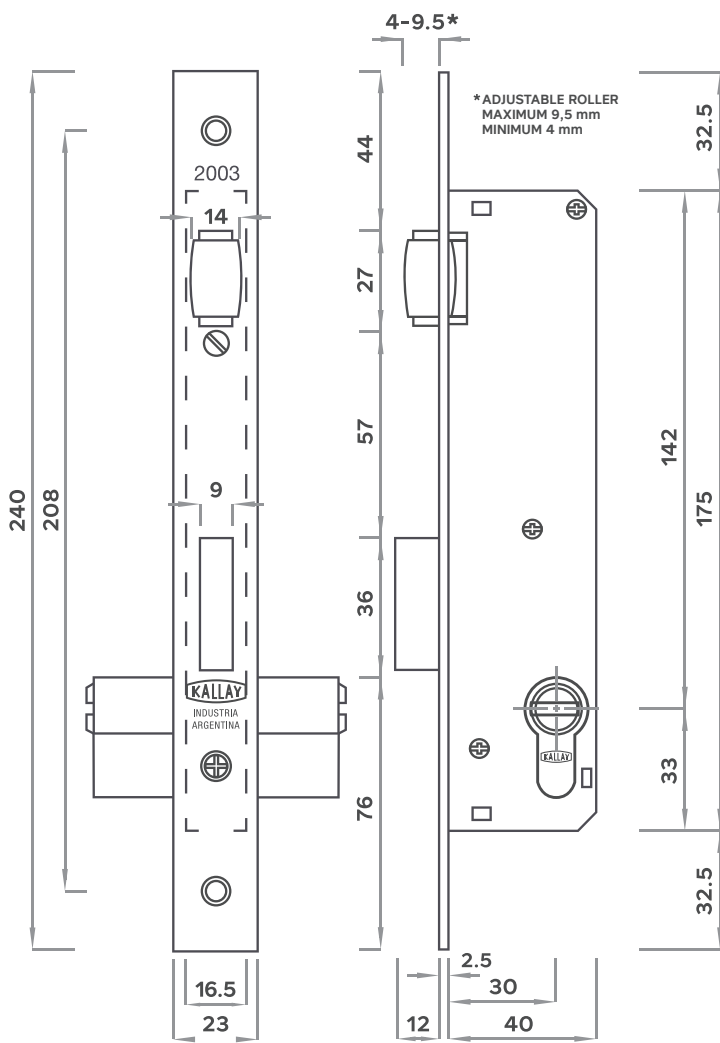

Exterior Door Lock for Aluminum profiles (Modena Style)

2003M

FRONT 23X240 mm

BOX 40X175 mm

Suitable for aluminum profiles.

Swing door.

Euro Profile Cylinder.

Narrow casing.

Adjustable turned bronze swivel roller.

Nickel-plated zamak bolt.

Case and interior parts with electrolytic zinc galvanic protection.

Dimple or serrated keys.

Key escutcheons with concealed screws.

Mortise lock.

With strike plate regulator system.

ACCESSORIES

GRADE **3**
REINFORCED